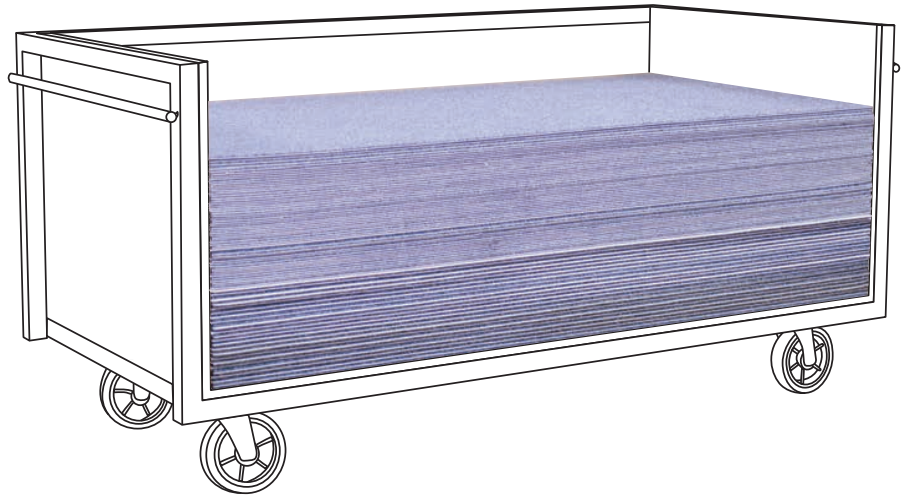

HEAVY DUTY COMMERCIAL GRADE CASTER WHEELS FOR STRENGTH, STABILITY AND EASE OF MOBILITY

OPTION 01

TROLLEY

SIZE L 2.2m x W 1.1m x H 1m

CARPET TILE

SIZE L 2m x W 1m

OPTION 02

TROLLEY

SIZE L 1.2m x W 1.1m x H 1m

CARPET TILE

SIZE L 1m x W 1m